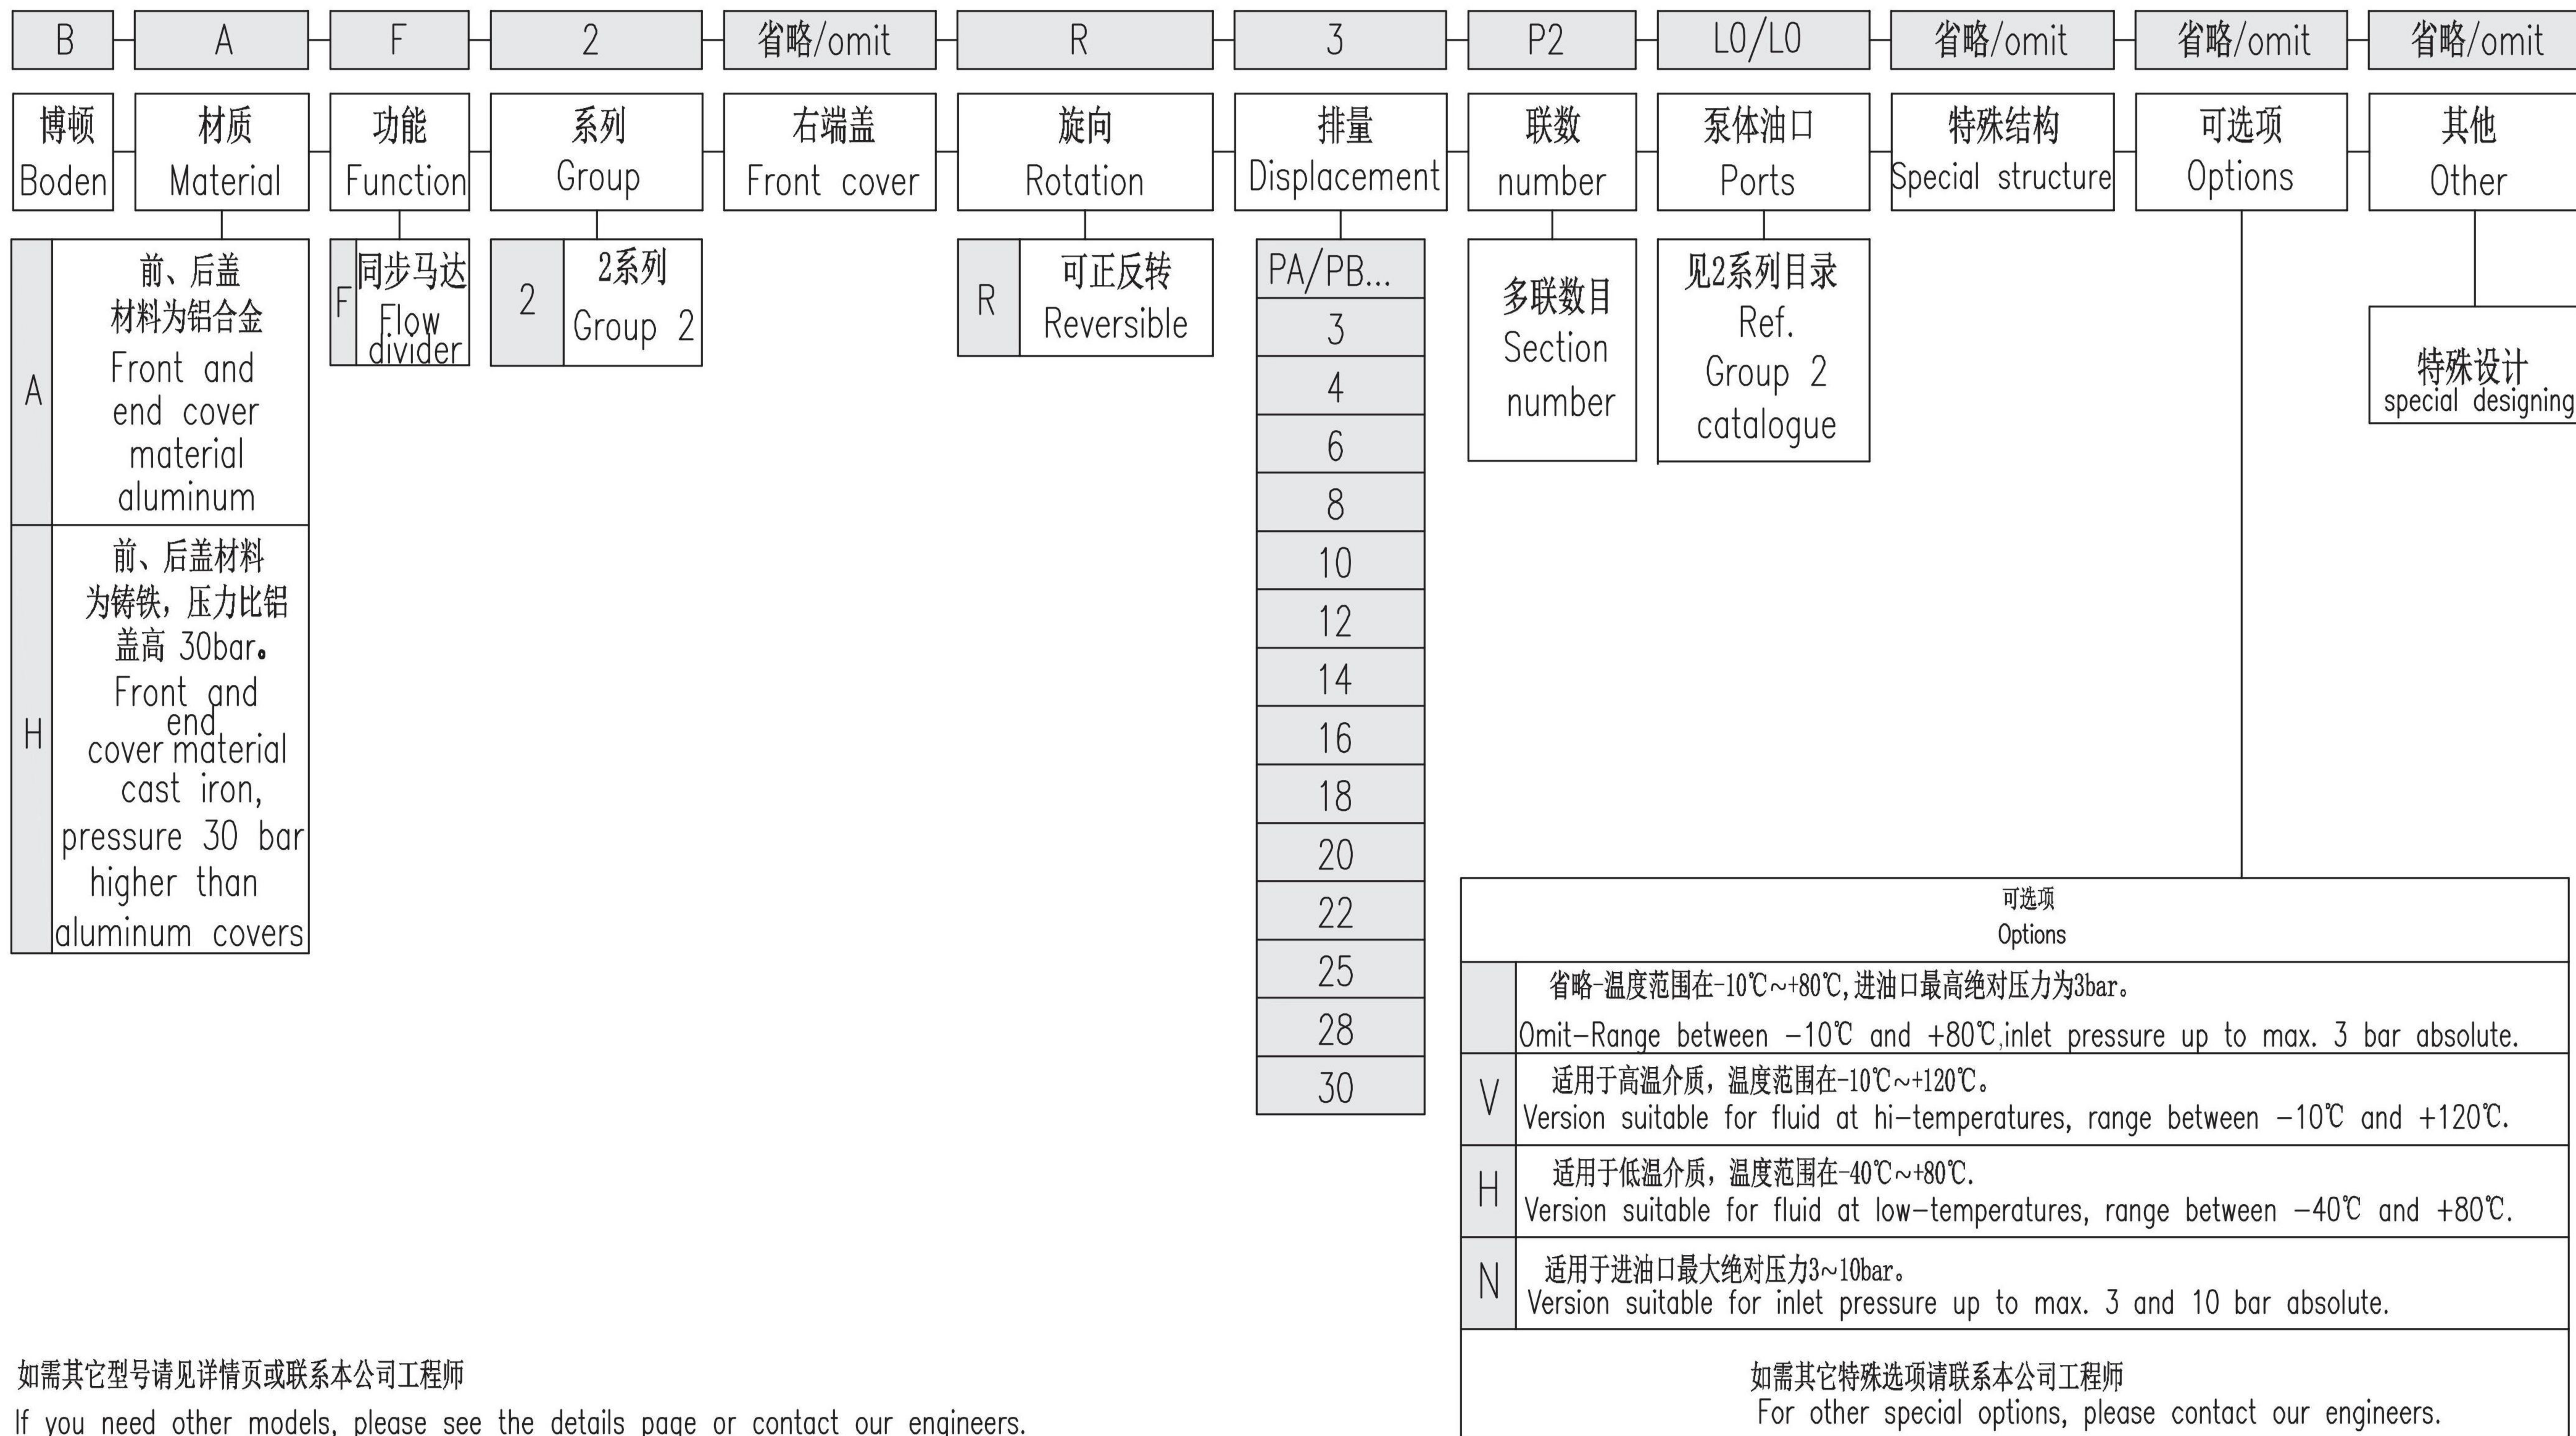

# 2系列同步马达选型规则/Group 2 Flow divider Ordering Code Rules

如需其它型号请见详情页或联系本公司工程师  
If you need other models, please see the details page or contact our engineers.