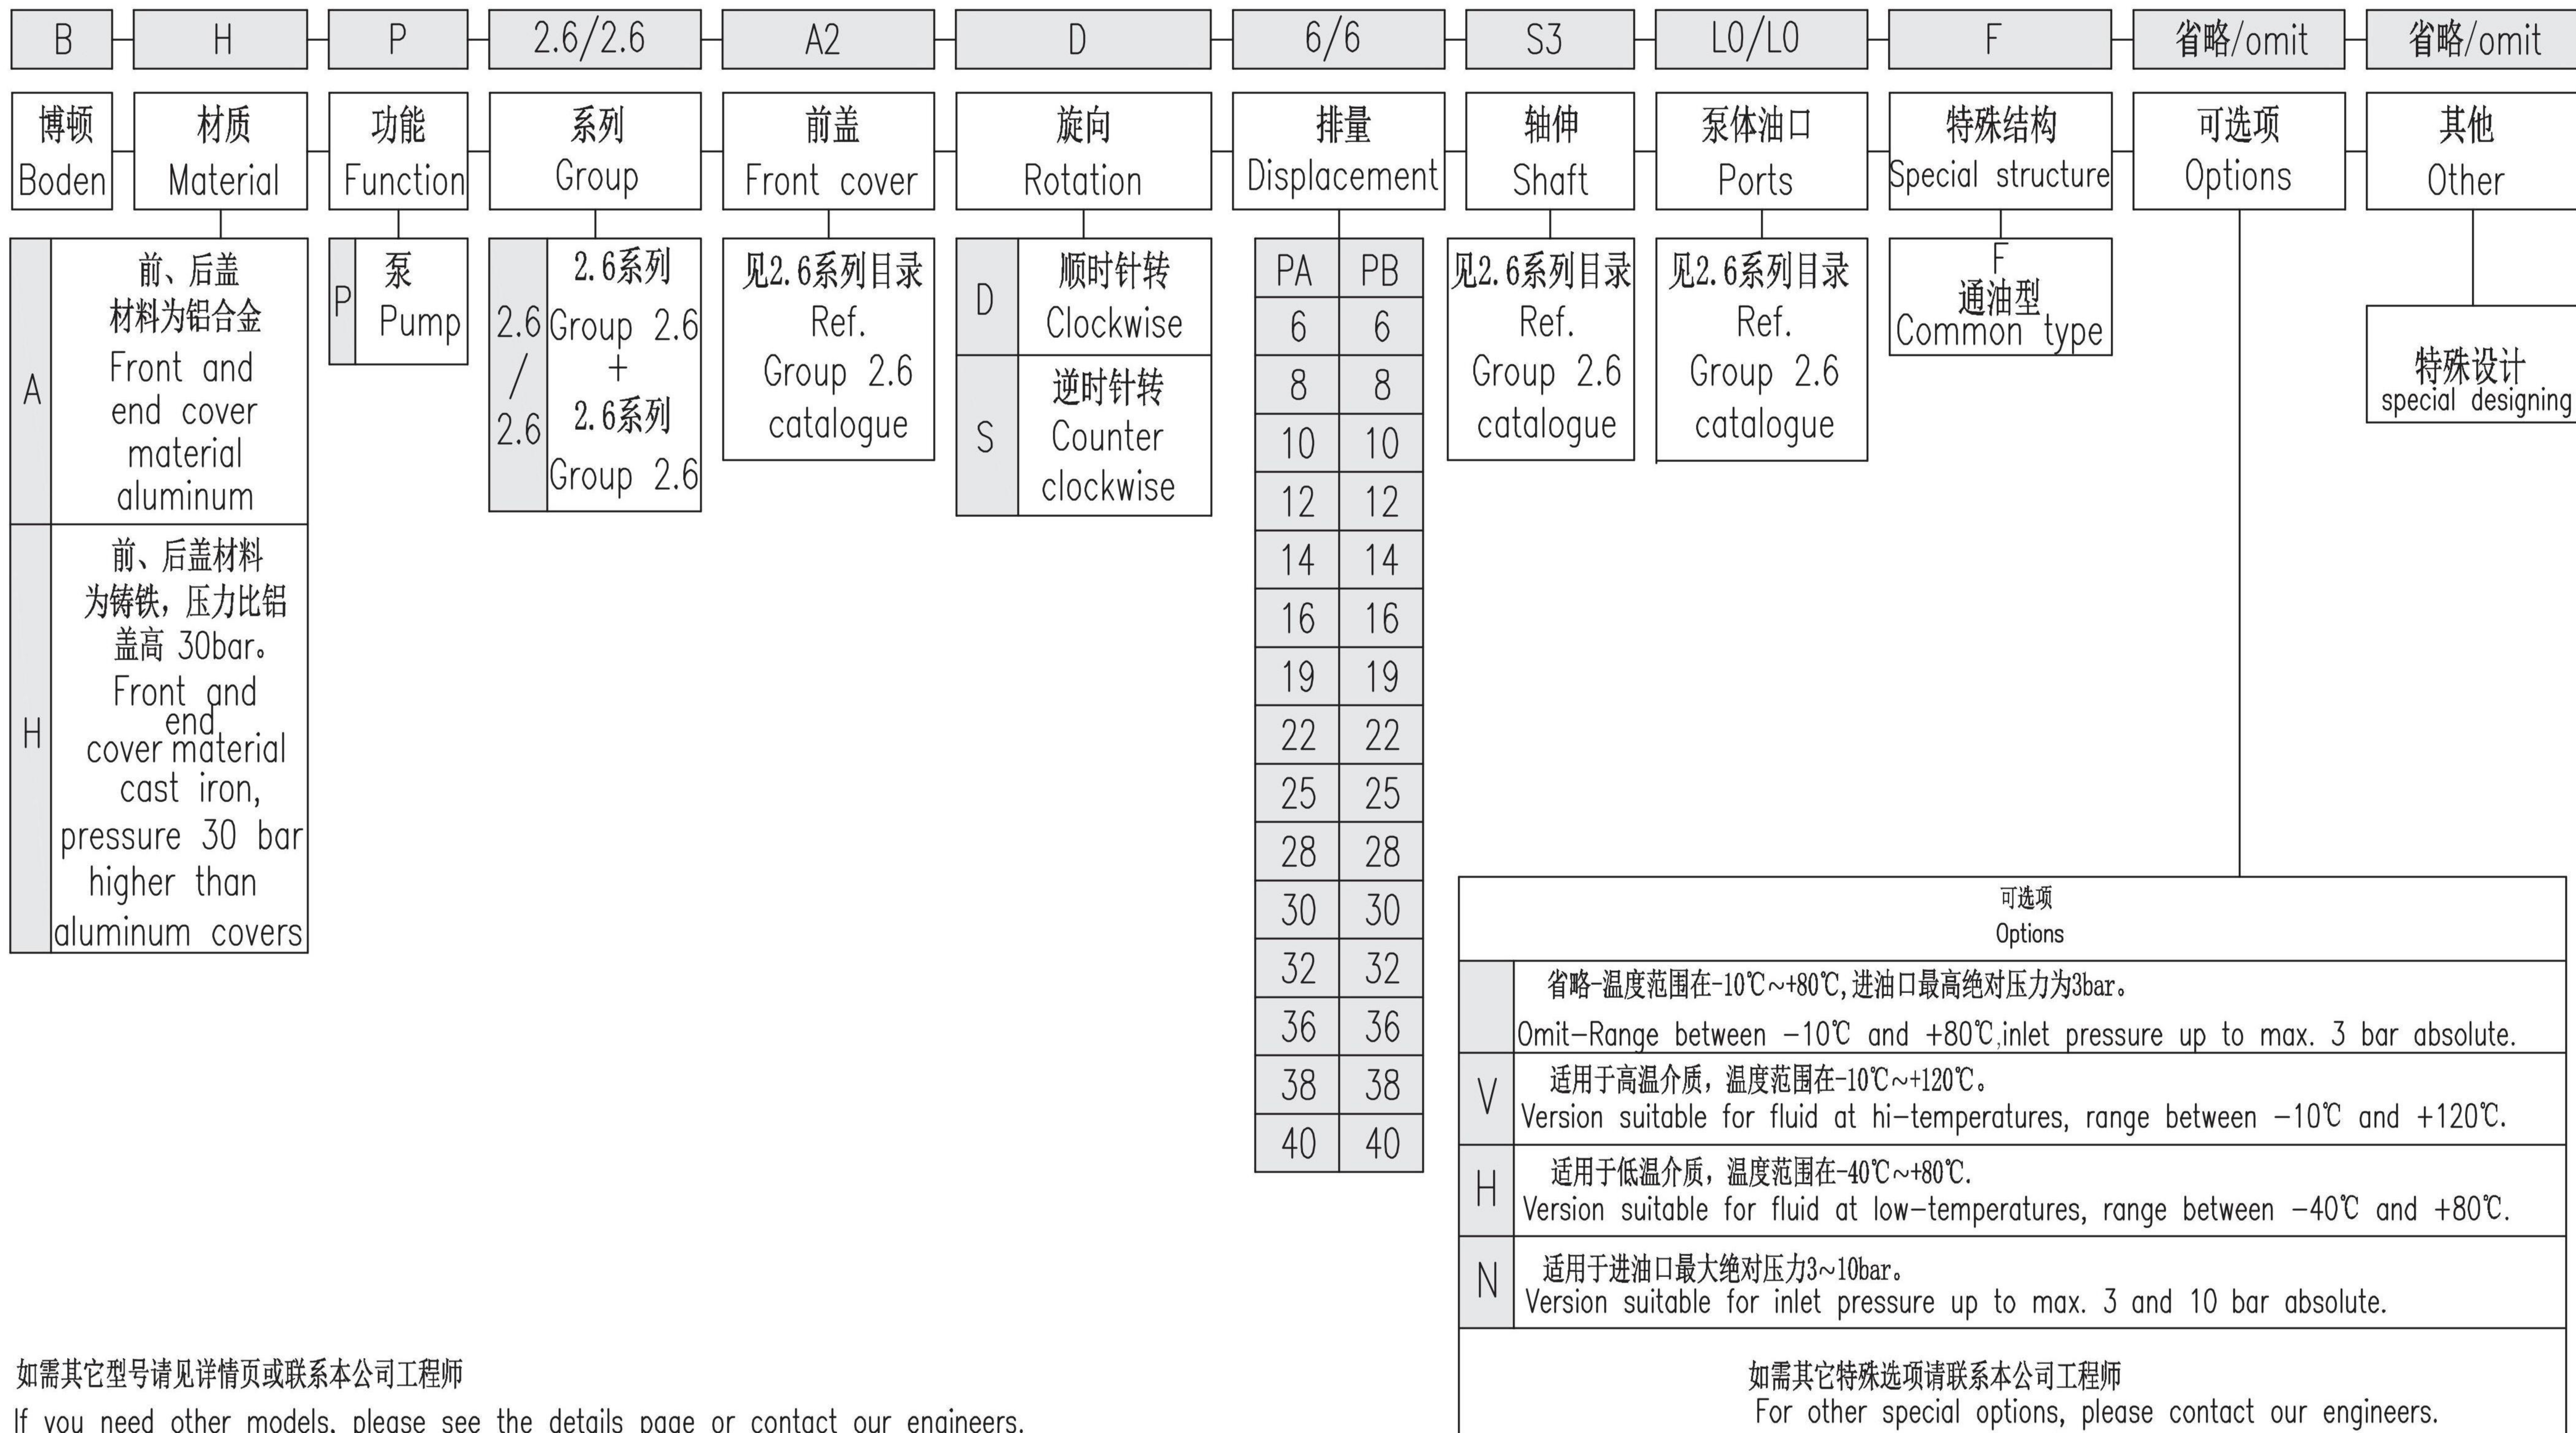

2.6/2.6系列选型规则/Group 2.6/2.6 Ordering Code Rules

如需其它型号请见详情页或联系本公司工程师

If you need other models, please see the details page or contact our engineers.

如需其它特殊选项请联系本公司工程师

For other special options, please contact our engineers.